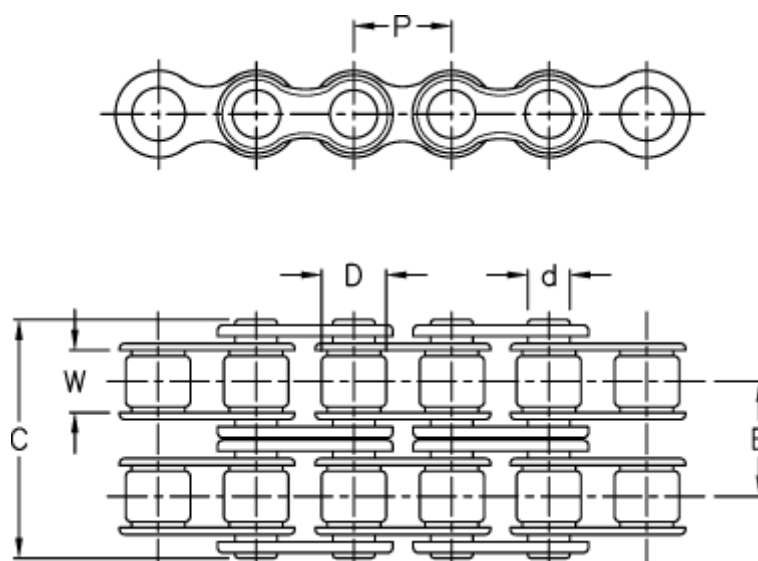

Article number: 6100120120

Description: KLEEchain 2" duplex 32 B-2
5 meter in box (without connecting links)

Measures

Breaking power =	508500N	W =	30,99
C	= 124,60		
Chain size	= 2"		
d	= 17,81		
D	= 29,21		
Description	= 32 B-2		
E	= 58,55		
P	= 50,80		